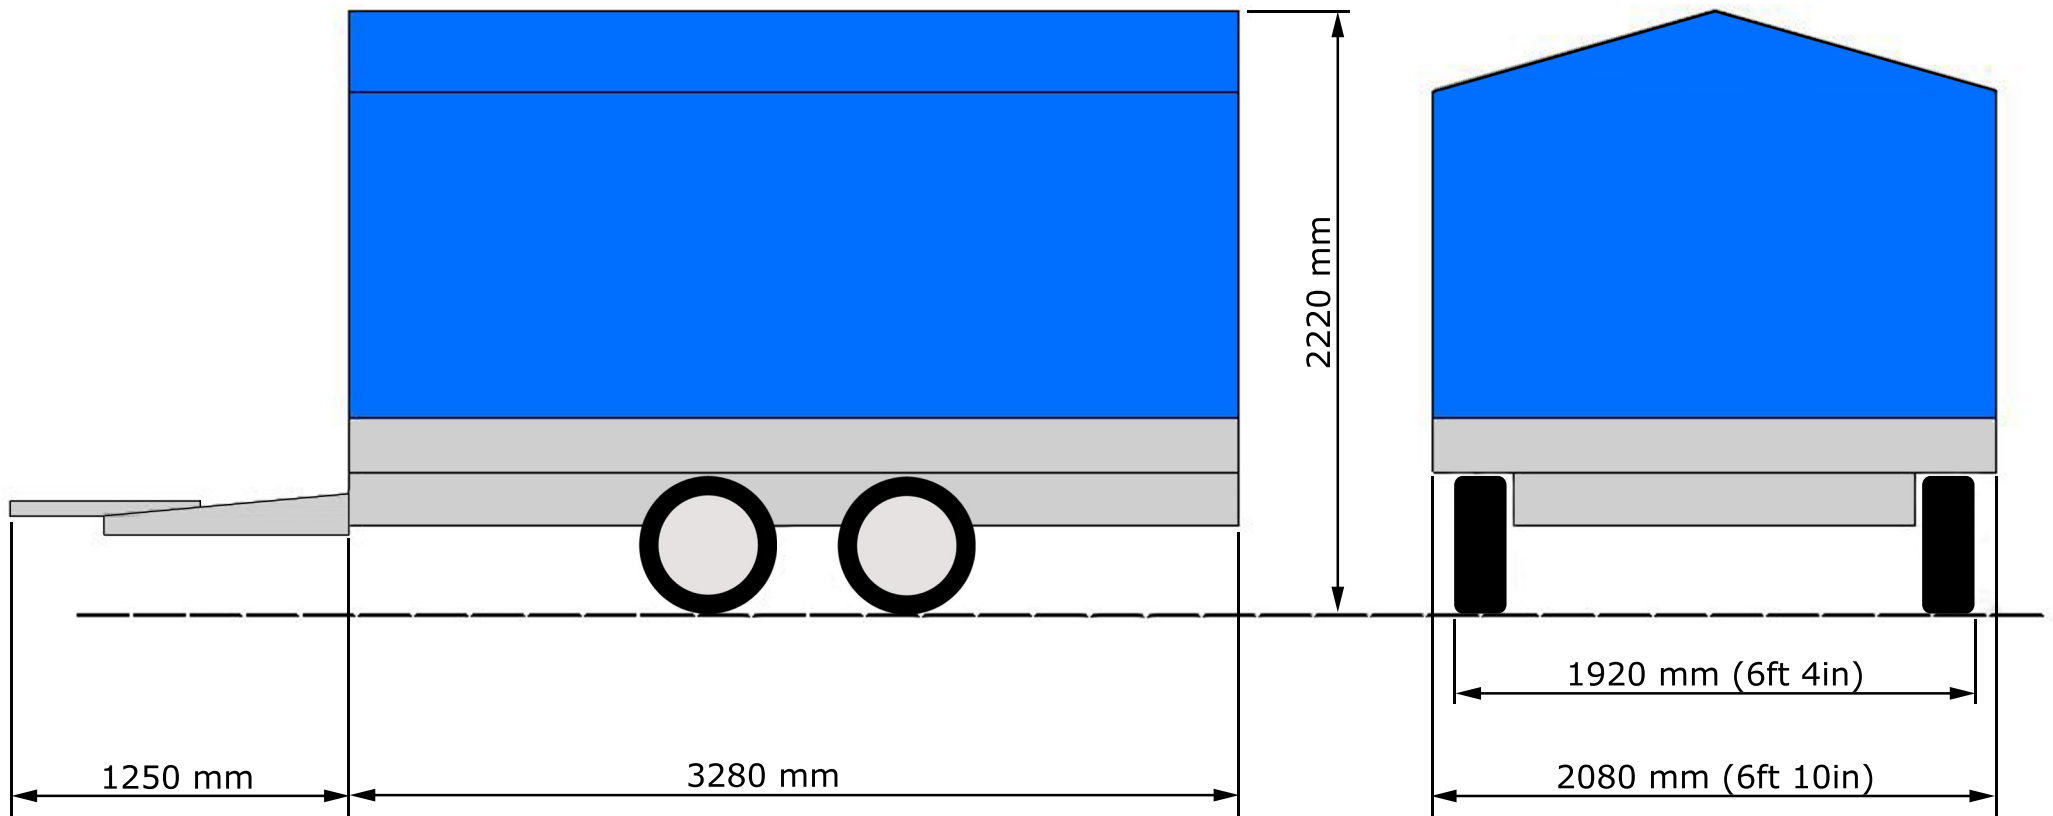

Charmborough Ring - Trailer Dimensions

Laden weight: 2,100 kg